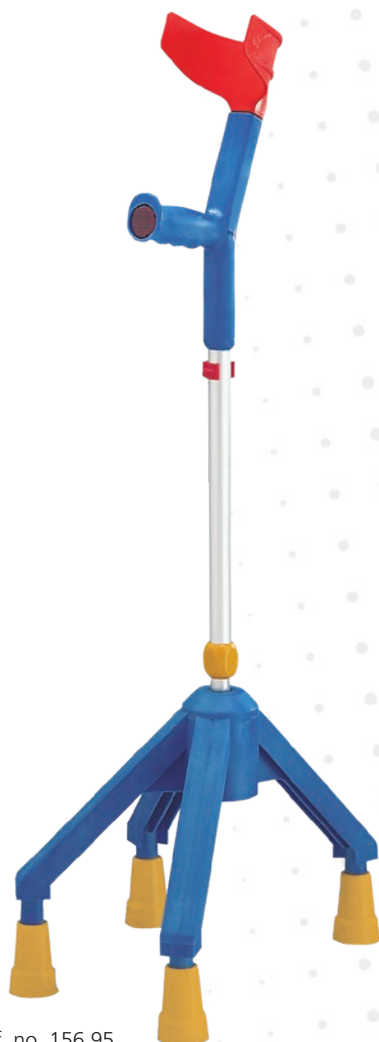

ref. no. 156.95

Equipment:

- high steadiness
- 10 adjustments in height
- compression fitting
- approved up to 100 kg body weight

Styles:

QUADRO Tetrapod crutch with standard handle

- equipped with the top of the standard crutch

ref. no. 155. ...

- equipped with the top of the children crutch

ref. no. 156. ...