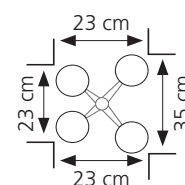

ref. no. 129.00

ref. no. 128.10

Type:	BIG 160	BIG 200
height of shoulder:	118 cm - 151 cm	118 cm - 151 cm
min. height of handle:	65 cm - 83 cm	65 cm - 83 cm
max. height of handle:	93 cm - 116 cm	93 cm - 116 cm
diameter Ø in mm:	22	22
ref. no.:	129.00	128.10

*„Fritz“-handle  
usable  
right and left.!*

ref. no. 154.00

ref. no. 153.10

Colour	Colourcode
grey	00
black	10
blue	50

Type:	„Fritz“-handle	Anatomic handle (left)	Anatomic handle (right)
height of handle:	63 cm - 86 cm	63 cm - 86 cm	63 cm - 86 cm
diameter Ø in mm:	19	19	19
ref. no.:	153. ..	152. ..	154. ..