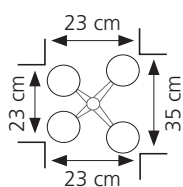

Colour	Colourcode
grey	00
black	10
blue	50
blue-colourful	95

Type:	Quadro	Quadro Fun-Kids
height from handle to cuff:	24 cm - 27 cm	16 cm - 21 cm
height of handle:	67 cm - 89 cm	65 cm - 88 cm
diameter Ø in mm:	19	19
ref. no.:	155. ...	156.95